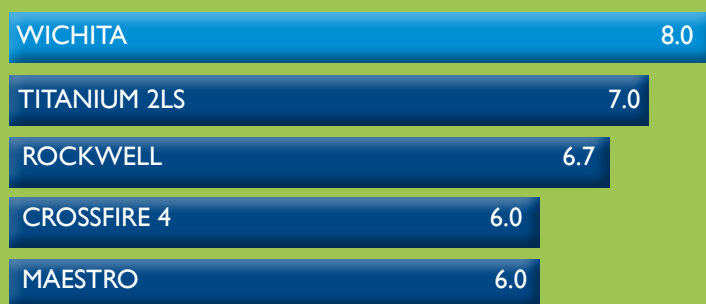

TALL FESCUE

89
PPG-TF-151

TURF

Wichita
Tall Fescue

Strong start, strong turf!

WICHITA Tall Fescue is the choice for a premium turf grass lawn. Whether you keep it by itself or blend it with other Tall Fescues or Kentucky Bluegrass, this turf will make you click your heels together. Its dark green color, along with its year-round dense growth habits have helped to be a top performer in the transition zone.

- Great fall color for lasting results in winter
- Top NTEP performer in the southeast region
- Slow growth rate means reduced mowings
- Great resistance to brown patch

PERFORMANCE DATA

TURF QUALITY

NTEP mean turfgrass quality ratings of tall fescue cultivars grown in two locations in the SE region, 2015 data. (LSD=0.5)

BROWN PATCH

NTEP Brown Patch of tall fescue cultivars at Raleigh, NC, 2014 data (LSD=1.5)

FALL COLOR

NTEP fall color (December) ratings of tall fescue, 2015 data (LSD=1.3)

Wichita has been entered in trials under the designation PPG-TF-151