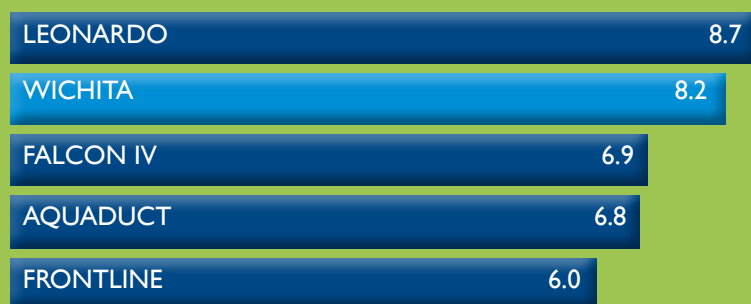

TALL FESCUE

89
PPG-TF-151

TURF

Wichita
Tall Fescue

Strong start, strong turf!

WICHITA Tall Fescue is the choice for a premium turf grass lawn. Whether you keep it by itself or blend it with other Tall Fescues or Kentucky Bluegrass, this turf will make you click your heels together. Its dark green color, along with its year-round dense growth habits have helped to be a top performer in the transition zone.

- Great fall color for lasting results in winter
- Top NTEP performer in the southeast region
- Slow growth rate means reduced mowings
- Great resistance to brown patch

PERFORMANCE DATA

TURF QUALITY

NTEP mean turfgrass quality ratings of tall fescue cultivars grown in two locations in the SE region, 2015 data. (LSD=0.5)

BROWN PATCH

NTEP Brown Patch of tall fescue cultivars at Raleigh, NC, 2014 data (LSD=1.5)

FALL COLOR

NTEP fall color (December) ratings of tall fescue, 2015 data (LSD=1.3)

Wichita has been entered in trials under the designation PPG-TF-151