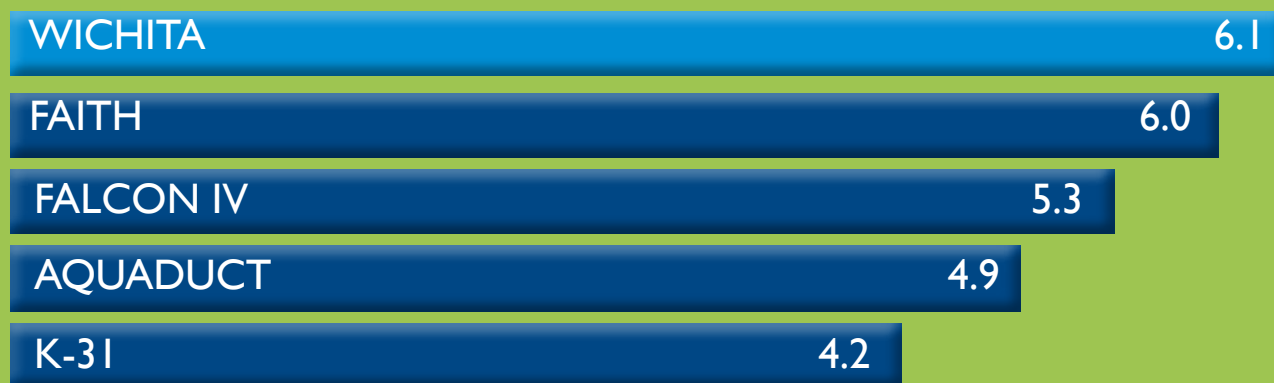

TALL FESCUE

89
PPG-TF-151

TURF

Wichita
Tall Fescue

Strong start, strong turf!

WICHITA Tall Fescue is the choice for a premium turf grass lawn. Whether you keep it by itself or blend it with other Tall Fescues or Kentucky Bluegrass, this turf will make you click your heels together. Its dark green color, along with its year-round dense growth habits have helped to be a top performer in the transition zone.

- Great fall color for lasting results in winter
- Top NTEP performer in the southeast region
- Slow growth rate means reduced mowings
- Great resistance to brown patch

PERFORMANCE DATA

TURF QUALITY

NTEP mean turfgrass quality ratings of tall fescue cultivars grown in two locations in the SE region, 2015 data. (LSD=0.5)

BROWN PATCH

NTEP Brown Patch of tall fescue cultivars at Raleigh, NC, 2014 data (LSD=1.5)

FALL COLOR

NTEP fall color (December) ratings of tall fescue, 2015 data (LSD=1.3)

Wichita has been entered in trials under the designation PPG-TF-151